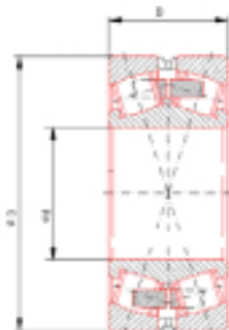

Spherical Roller Bearings

Standard Bearings

Size Range : 80 ÷ 620 mm (outer diameter)

MB	MBKW33	C	CW33	CAW33
Series: 213xx 222xx, 223xx 230xx, 231xx, 232xx, 239xx 240xx, 241xx		Tolerance: P0, P6, P5 class Variant cage: MB, MBKW33, C, Cw33, CAW33		Application: Wind turbines Oil and gas industry Mining industry Metallurgical industry

Special Bearings

Deisignation		
T 21148 MBC5W33	22316MAC4F80W33	22330MAC4F80W33
T 22236 CAC3W33	22317MAC4F80W33	22332MAC4F80W33
22208MAC4F80W33	22318MAC4F80W33	23332MAC4F80W33
22308MAC4F80W33	22319MAC4F80W33	22334MAC4F80W33
22309MAC4F80W33	22320MAC4F80W33	22336MAC4F80W33
22310MAC4F80W33	23222MAC4F80W33	23238MAC4F80W33
22211MAC4F80W33	23222MAC4F80W33	22338MAC4F80W33
22311MAC4F80W33	22322MAC4F80W33	22340MAC4F80W33
22312MAC4F80W33	22324MAC4F80W33	A22351M
22313MAC4F80W33	22226MAC4F80W33	A22177M
22313MAC4F80W33	22326MAC4F80W33	A22275M
22314MAC4F80W33	22328MAC4F80W33	A24196M
22315MAC4F80W33	23328MAC4F80W33	22220MB2RSR

Applications :
Vibrating Equipment
Cement Industry
Metallurgical Industry
Mining Industry

Ahmedabad B.O.:
F/71, Rudraksh Complex, Phase iii, Vatva GIDC, Ahmedabad - 382 445.
T.: 079-40305863 | Call : +91-94-263-36074 / +91-89-800-18174
E-mail : veermani_engineering@gmail.com | pratik@veermaniengg.in

Mumbai Sales Off.:
152, 1st Floor, R. No. 16, Narayan Dhuru Street, Mumbai - 400 003 (India)
Tele/Fax : 91-22 2344 6934 / 91-22-4004 4702
E-mail : vecurbsales@gmail.com | nilay@veermaniengg.in